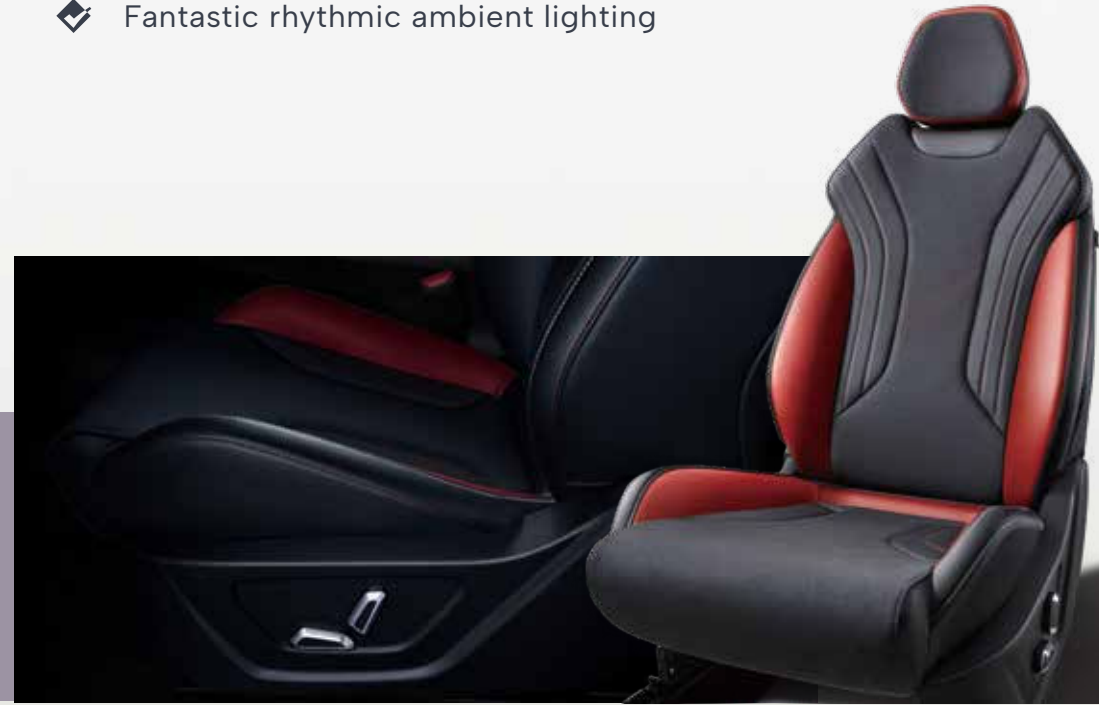

- ❖ Brand-new Geely Energy Burst exterior design language
- ❖ Energy Matrix LED headlamp with 3-dash design daytime running lights
- ❖ Robust front air inlet grills adopts the dark black Geely Energy Storm design, creating an ambience like a burst of energy
- ❖ 18-inch tomahawk-style wheel
- ❖ Quad exhaust pipes (Dual exhaust pipes on both sides not only enhance the performance but also elevate the sporty appearance)

COOLRAY COOLR
COOLRAY COOLR

EXPRESS YOUR ATTITUDE

REVOLUTION FROM WITHIN

- ❖ Dynamic Red and Black interior option
- ❖ 10.25-inch digital dashboard & 12.3-inch HD touch screen
- ❖ Premium multi-functional leather steering wheel
- ❖ Ergonomically designed suede seats with ventilation
- ❖ Fantastic rhythmic ambient lighting

Intelligent Energy

L2 intelligent driving assistance adds an extra layer of safety and convenience

4 Way Video Recording

LKA (Lane Keeping Assist) system

IHBC (Intelligent High Beam Control) system

BSD (Blind Spot Detection) system