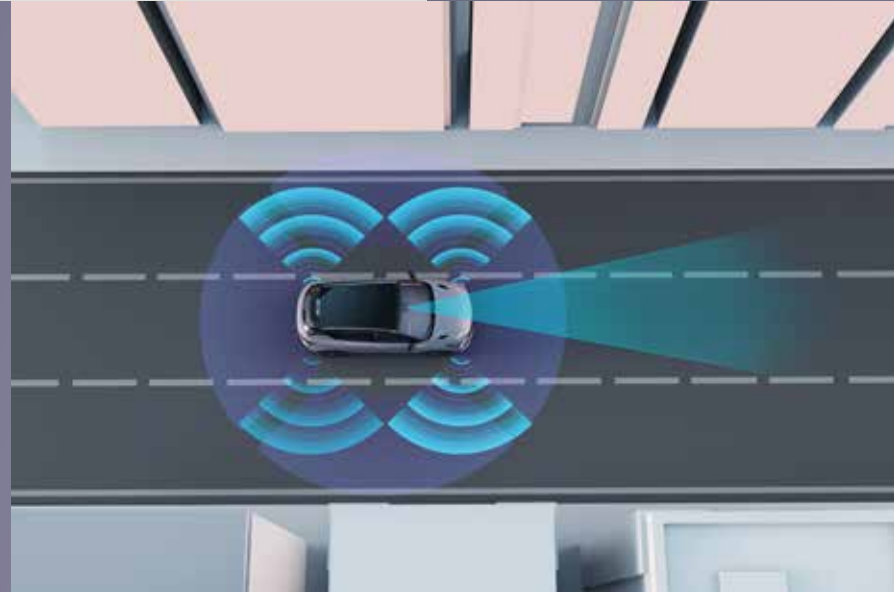

COOLRAY COOLR
COOLRAY COOLR

EXPRESS YOUR ATTITUDE

REVOLUTION FROM WITHIN

- ❖ Dynamic Red and Black interior option
- ❖ 10.25-inch digital dashboard & 12.3-inch HD touch screen
- ❖ Premium multi-functional leather steering wheel
- ❖ Ergonomically designed suede seats with ventilation
- ❖ Fantastic rhythmic ambient lighting

Intelligent Energy

L2 intelligent driving assistance adds an extra layer of safety and convenience

4 Way Video Recording

LKA (Lane Keeping Assist) system

IHBC (Intelligent High Beam Control) system

BSD (Blind Spot Detection) system

ICC (Intelligent Cruise Control) system

Powertrain Energy

COOLRAY energizes you with its impressive performance

1.5 TD four-cylinder engine

7-speed wet dual-clutch transmission

Design Energy

Define the differences with unique design aesthetics