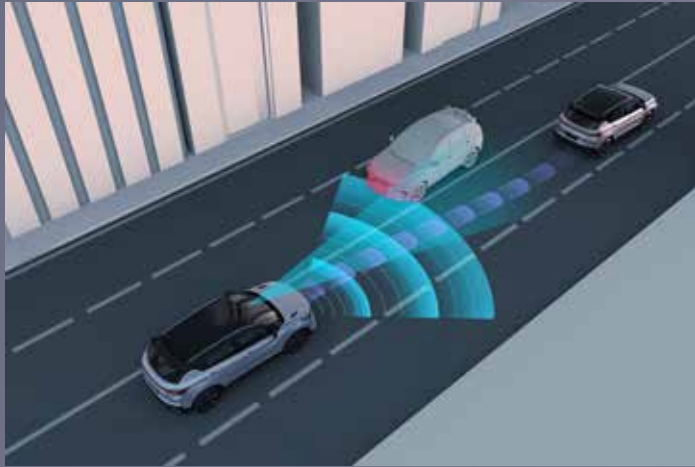

- ❖ Brand-new Geely Energy Burst exterior design language
- ❖ Energy Matrix LED headlamp with 3-dash design daytime running lights
- ❖ Robust front air inlet grills adopts the dark black Geely Energy Storm design, creating an ambience like a burst of energy
- ❖ 18-inch tomahawk-style wheel
- ❖ Quad exhaust pipes (Dual exhaust pipes on both sides not only enhance the performance but also elevate the sporty appearance)

COOLRAY COOLR
COOLRAY COOLR

EXPRESS YOUR ATTITUDE

REVOLUTION FROM WITHIN

- ❖ Dynamic Red and Black interior option
- ❖ 10.25-inch digital dashboard & 12.3-inch HD touch screen
- ❖ Premium multi-functional leather steering wheel
- ❖ Ergonomically designed suede seats with ventilation
- ❖ Fantastic rhythmic ambient lighting

Intelligent Energy

L2 intelligent driving assistance adds an extra layer of safety and convenience

4 Way Video Recording

LKA (Lane Keeping Assist) system

IHBC (Intelligent High Beam Control) system

BSD (Blind Spot Detection) system