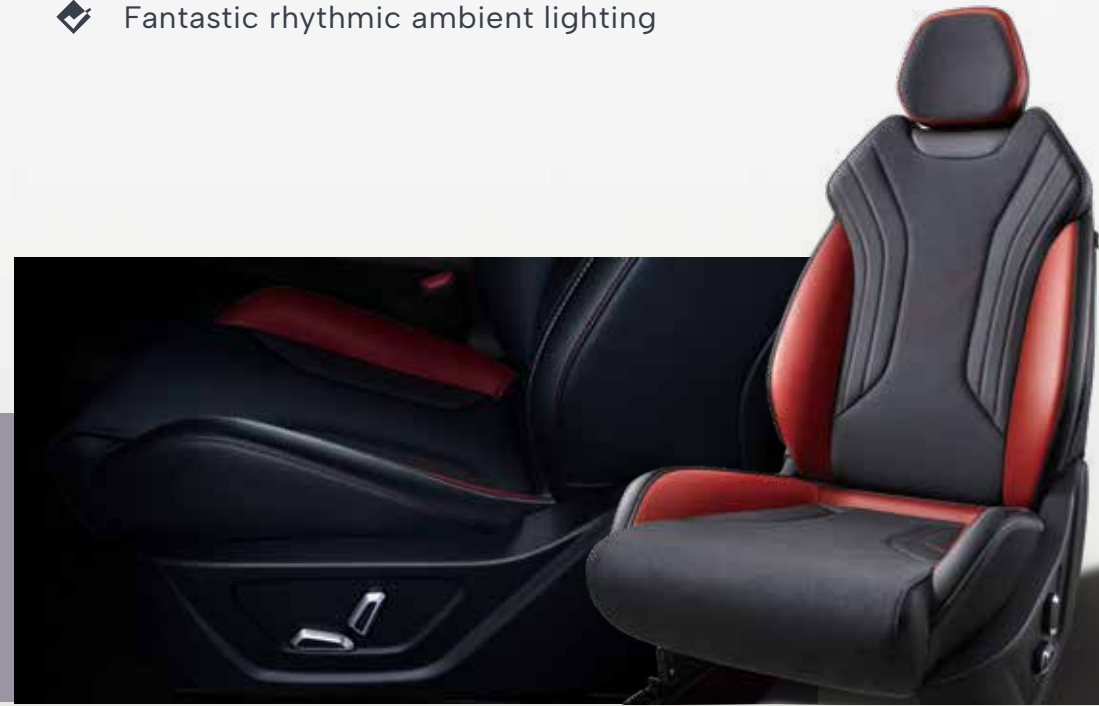

- ❖ Brand-new Geely Energy Burst exterior design language
- ❖ Energy Matrix LED headlamp with 3-dash design daytime running lights
- ❖ Robust front air inlet grills adopts the dark black Geely Energy Storm design, creating an ambience like a burst of energy
- ❖ 18-inch tomahawk-style wheel
- ❖ Quad exhaust pipes (Dual exhaust pipes on both sides not only enhance the performance but also elevate the sporty appearance)

COOLRAY COOLR
COOLRAY COOLR

EXPRESS YOUR ATTITUDE

REVOLUTION FROM WITHIN

- ❖ Dynamic Red and Black interior option
- ❖ 10.25-inch digital dashboard & 12.3-inch HD touch screen
- ❖ Premium multi-functional leather steering wheel
- ❖ Ergonomically designed suede seats with ventilation
- ❖ Fantastic rhythmic ambient lighting

Intelligent Energy

L2 intelligent driving assistance adds an extra layer of safety and convenience

4 Way Video Recording

LKA (Lane Keeping Assist) system

IHBC (Intelligent High Beam Control) system

BSD (Blind Spot Detection) system