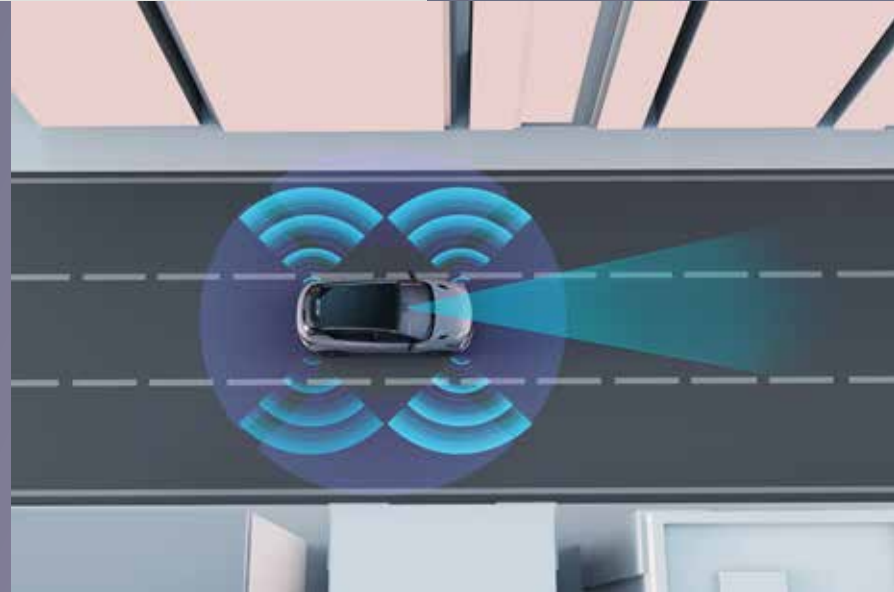

COOLRAY COOLR
COOLRAY COOLR

EXPRESS YOUR ATTITUDE

REVOLUTION FROM WITHIN

- ❖ Dynamic Red and Black interior option
- ❖ 10.25-inch digital dashboard & 12.3-inch HD touch screen
- ❖ Premium multi-functional leather steering wheel
- ❖ Ergonomically designed suede seats with ventilation
- ❖ Fantastic rhythmic ambient lighting

Intelligent Energy

L2 intelligent driving assistance adds an extra layer of safety and convenience

4 Way Video Recording

LKA (Lane Keeping Assist) system

IHBC (Intelligent High Beam Control) system

BSD (Blind Spot Detection) system

ICC (Intelligent Cruise Control) system

• UNLEASH YOUR ENERGY •

Powertrain Energy

COOLRAY energizes you with its impressive performance

1.5 TD four-cylinder engine

7-speed wet dual-clutch transmission

Design Energy