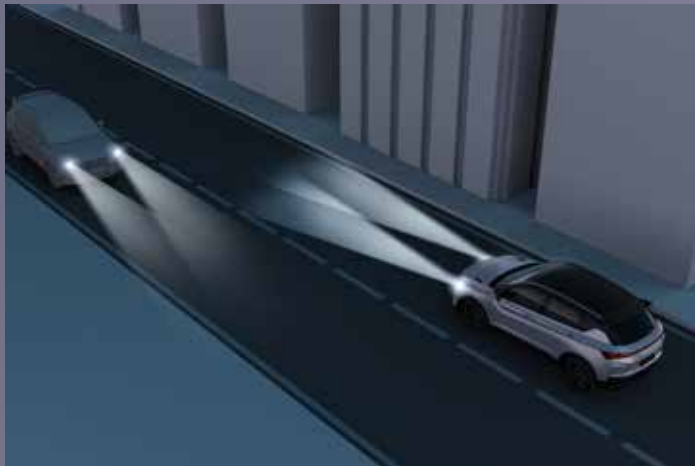

- ❖ Brand-new Geely Energy Burst exterior design language
- ❖ Energy Matrix LED headlamp with 3-dash design daytime running lights
- ❖ Robust front air inlet grills adopts the dark black Geely Energy Storm design, creating an ambience like a burst of energy
- ❖ 18-inch tomahawk-style wheel
- ❖ Quad exhaust pipes (Dual exhaust pipes on both sides not only enhance the performance but also elevate the sporty appearance)

COOLRAY COOLR
COOLRAY COOLR

EXPRESS YOUR ATTITUDE

REVOLUTION FROM WITHIN

- ❖ Dynamic Red and Black interior option
- ❖ 10.25-inch digital dashboard & 12.3-inch HD touch screen
- ❖ Premium multi-functional leather steering wheel
- ❖ Ergonomically designed suede seats with ventilation
- ❖ Fantastic rhythmic ambient lighting

Intelligent Energy

L2 intelligent driving assistance adds an extra layer of safety and convenience

4 Way Video Recording

LKA (Lane Keeping Assist) system

IHBC (Intelligent High Beam Control) system

BSD (Blind Spot Detection) system