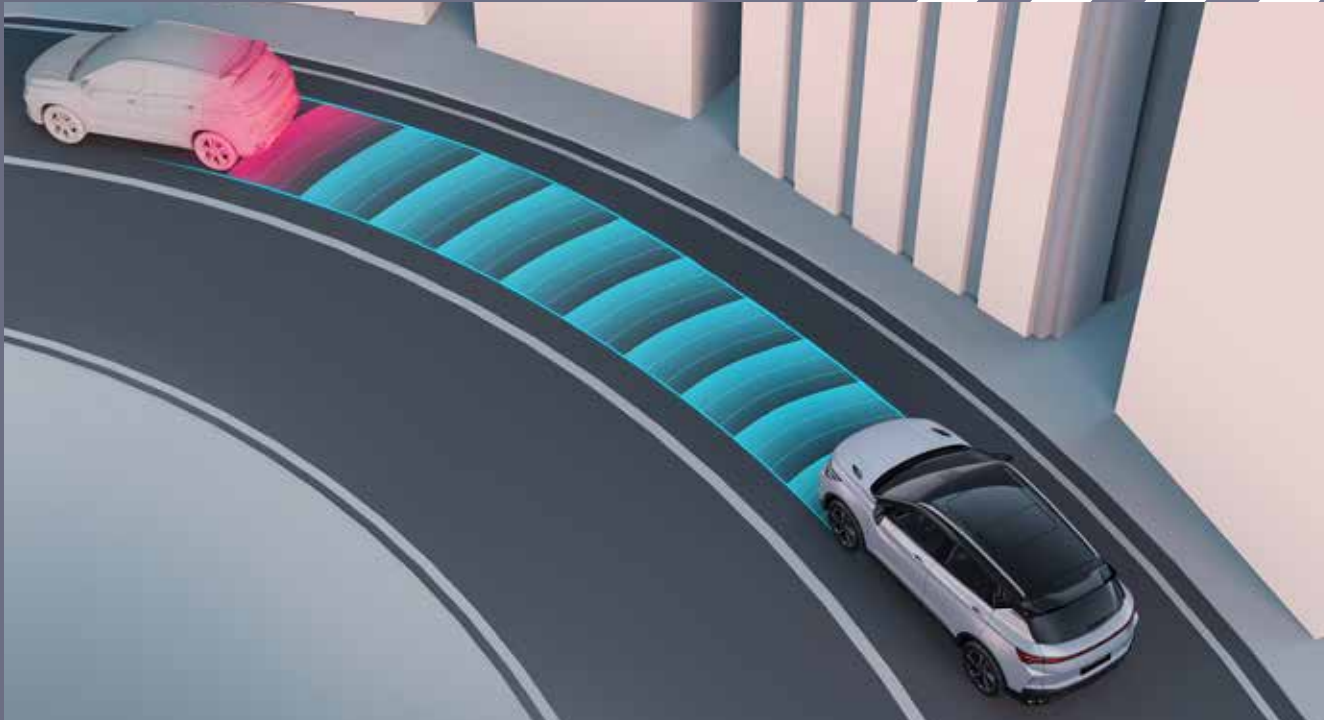

- ❖ Brand-new Geely Energy Burst exterior design language
- ❖ Energy Matrix LED headlamp with 3-dash design daytime running lights
- ❖ Robust front air inlet grills adopts the dark black Geely Energy Storm design, creating an ambience like a burst of energy
- ❖ 18-inch tomahawk-style wheel
- ❖ Quad exhaust pipes (Dual exhaust pipes on both sides not only enhance the performance but also elevate the sporty appearance)

Intelligent Energy

L2 intelligent driving assistance adds an extra layer of safety and convenience

4 Way Video Recording

LKA (Lane Keeping Assist) system

IHBC (Intelligent High Beam Control) system

BSD (Blind Spot Detection) system

ICC (Intelligent Cruise Control) system

• UNLEASH YOUR ENERGY •

Powertrain Energy

COOLRAY energizes you with its impressive performance

1.5 TD four-cylinder engine

7-speed wet dual-clutch transmission

Design Energy

Define the differences with unique design aesthetics

Fantastic rhythmic ambient lighting

Safety Energy

All around protection to ensure safety while driving

540" panoramic view

6 airbags

Air purification system